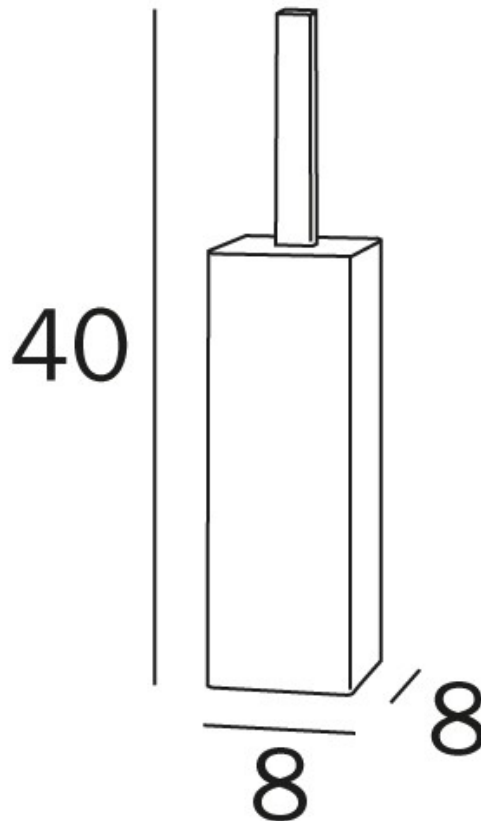

# HOTELLERIE MY WAY TOILET BRUSH HOLDER

Chrome - AV114A CR

Brushed Nickel - AV114A AC

- Features:
- Floor or wall mounting
  - Spare toilet brush head
  - Removable cannister for easy cleaning
  - Antibacterial treatment of polypropylene parts
  - Self centering brush handle